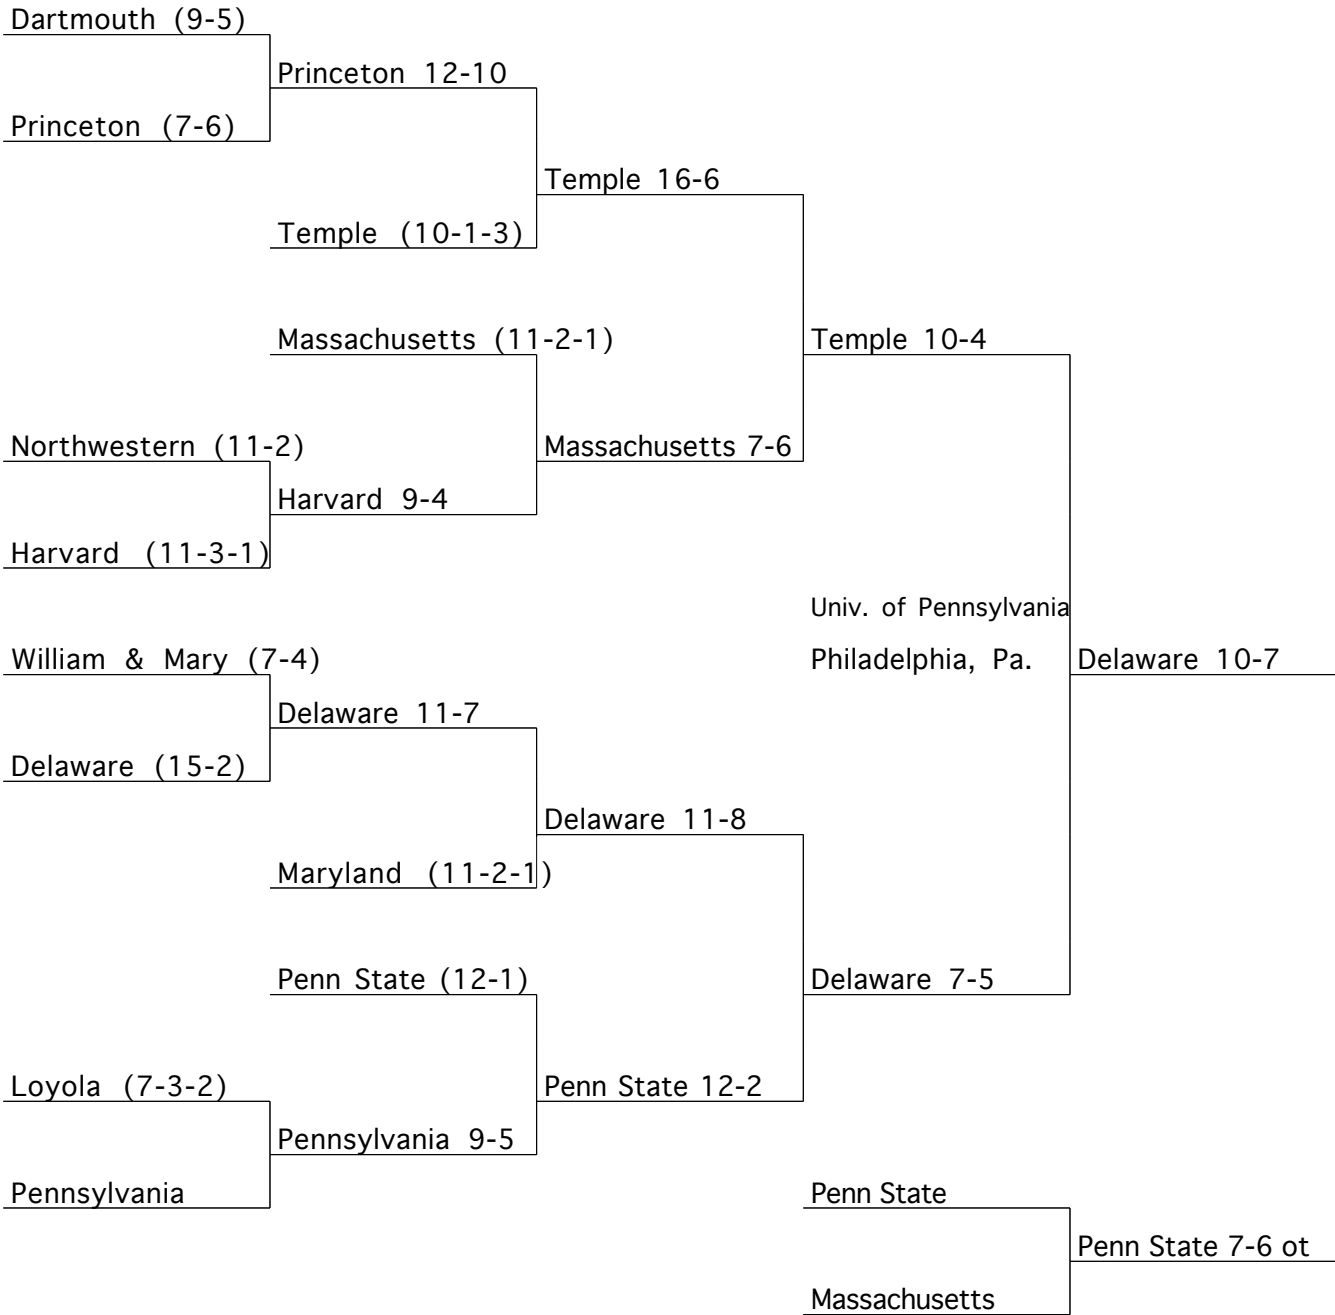

Tournament Brackets

1979 (AIAW)

Division I

at Penn State
May 11-12-13

CONSOLATION:

1980 (AIAW)

CONSOLATION:

1983

2nd Harvard

3rd Virginia

3rd Princeton

1993

1st Virginia

2nd Princeton

3rd Maryland

3rd Harvard

1994

1st Princeton

2nd Maryland

3rd Virginia

3rd Loyola

1995

- 1st Maryland
- 2nd Princeton
- 3rd Dartmouth
- 3rd Penn State

1996

1st Maryland

2nd Virginia

3rd Princeton

3rd Loyola

1998

- 1st Maryland
- 2nd Virginia
- 3rd North Carolina
- 3rd Dartmouth

1999

- 1st Maryland
- 2nd Virginia
- 3rd Duke
- 3rd Penn State