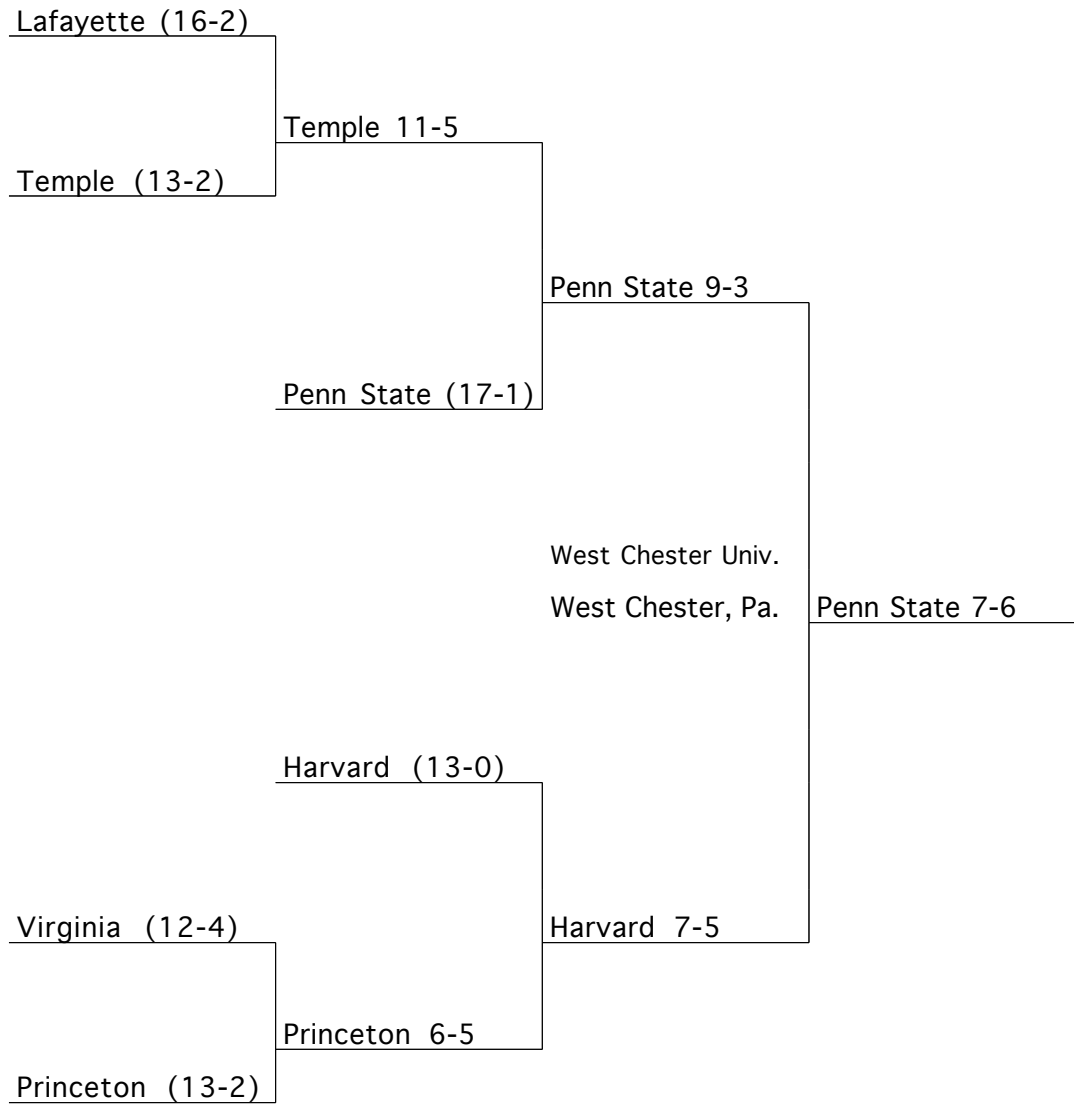

Tournament Brackets

1979 (AIAW)

Division I

at Penn State
May 11-12-13

CONSOLATION:

1980 (AIAW)

CONSOLATION:

1983

- 1st Delaware
- 2nd Temple
- 3rd Penn State
- 4th Massachusetts

1989

1st Penn State

2nd Harvard

3rd Temple

3rd Princeton

1992

1st Maryland

2nd Harvard

3rd Virginia

3rd Princeton

1993

1st Virginia

2nd Princeton

3rd Maryland

3rd Harvard

1994

1st Princeton

2nd Maryland

3rd Virginia

3rd Loyola

1995

- 1st Maryland
- 2nd Princeton
- 3rd Dartmouth
- 3rd Penn State

1996