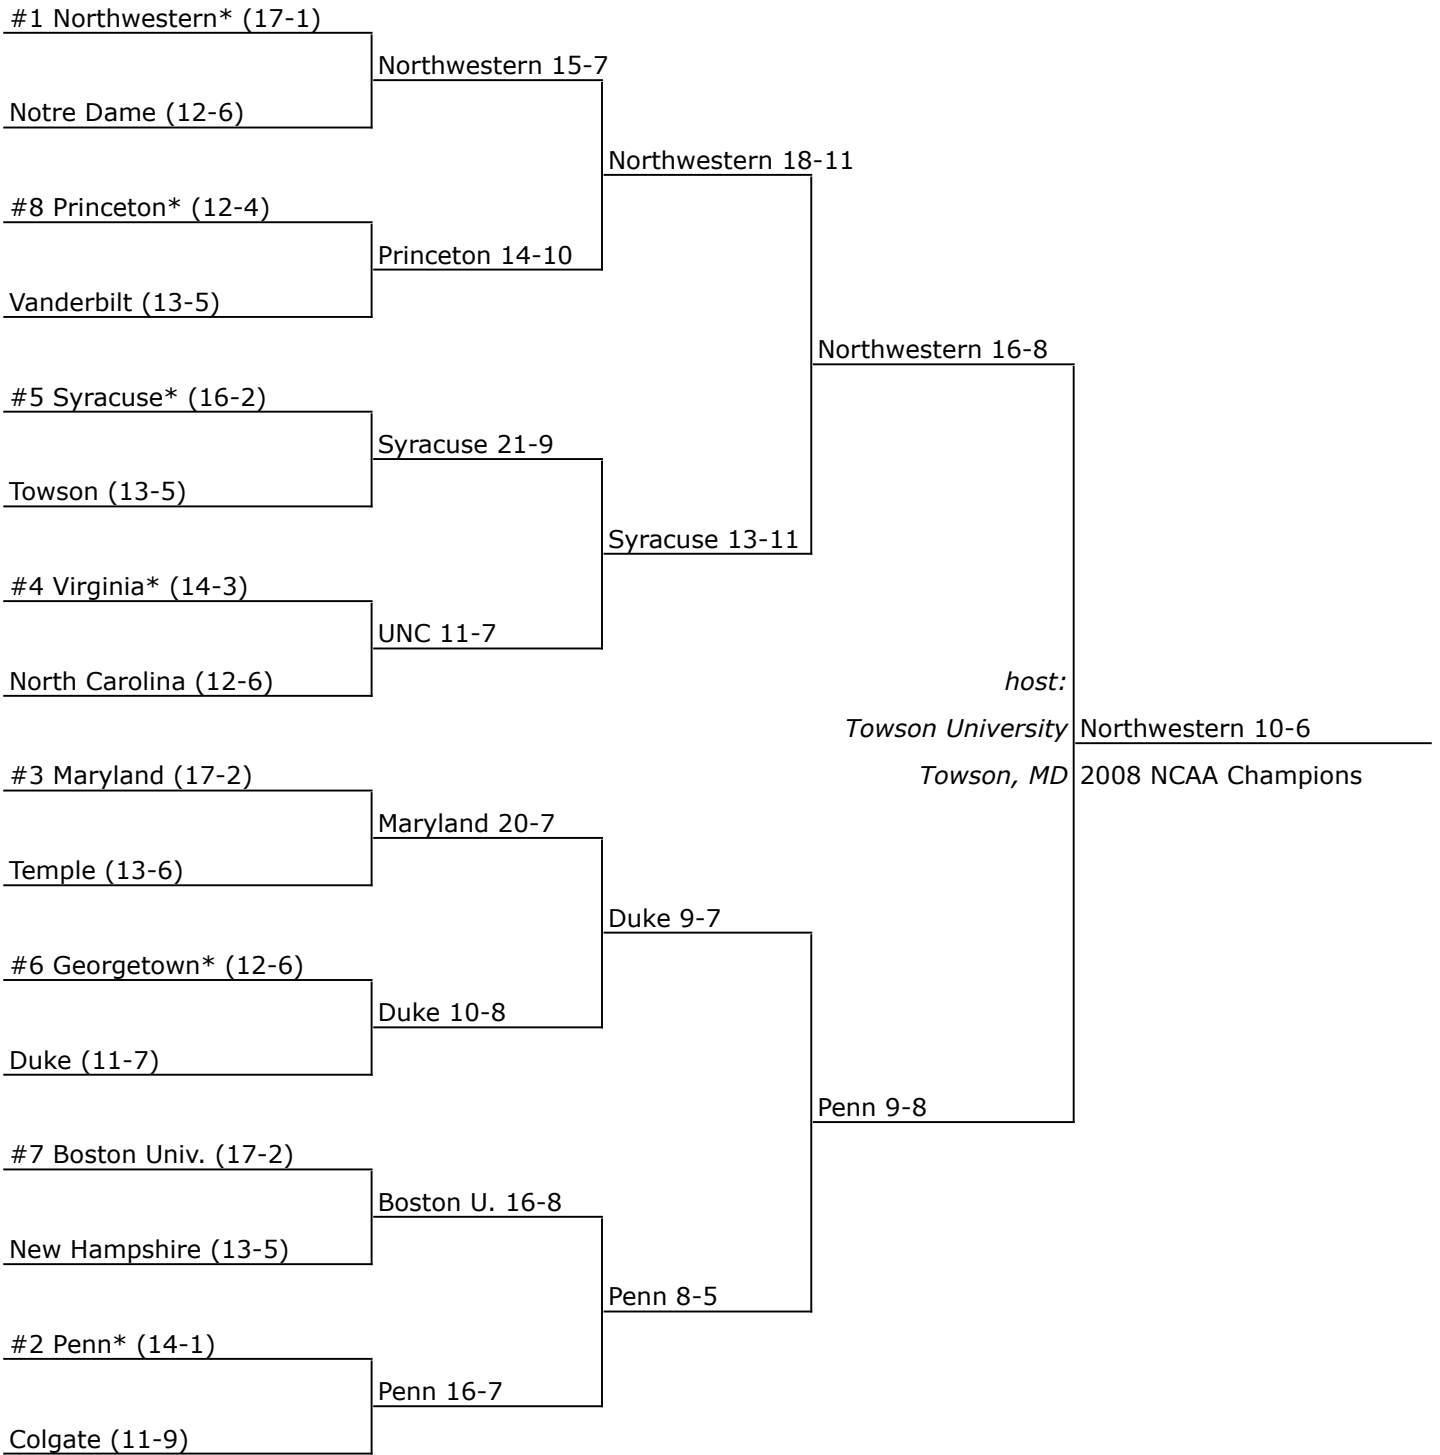

1994

1st Princeton

2nd Maryland

3rd Virginia

3rd Loyola

1995

- 1st Maryland
- 2nd Princeton
- 3rd Dartmouth
- 3rd Penn State

1996

1st Maryland

2nd Virginia

3rd Princeton

3rd Loyola

1998

- 1st Maryland
- 2nd Virginia
- 3rd North Carolina
- 3rd Dartmouth

1999

- 1st Maryland
- 2nd Virginia
- 3rd Duke
- 3rd Penn State

2000

1st Maryland

2nd Virginia

3rd Duke

3rd Penn State

2001

2002

2003

2004

#1 Princeton (16-0)

2005

2006

2007

2008

2009

#1 Northwestern* (18-0)