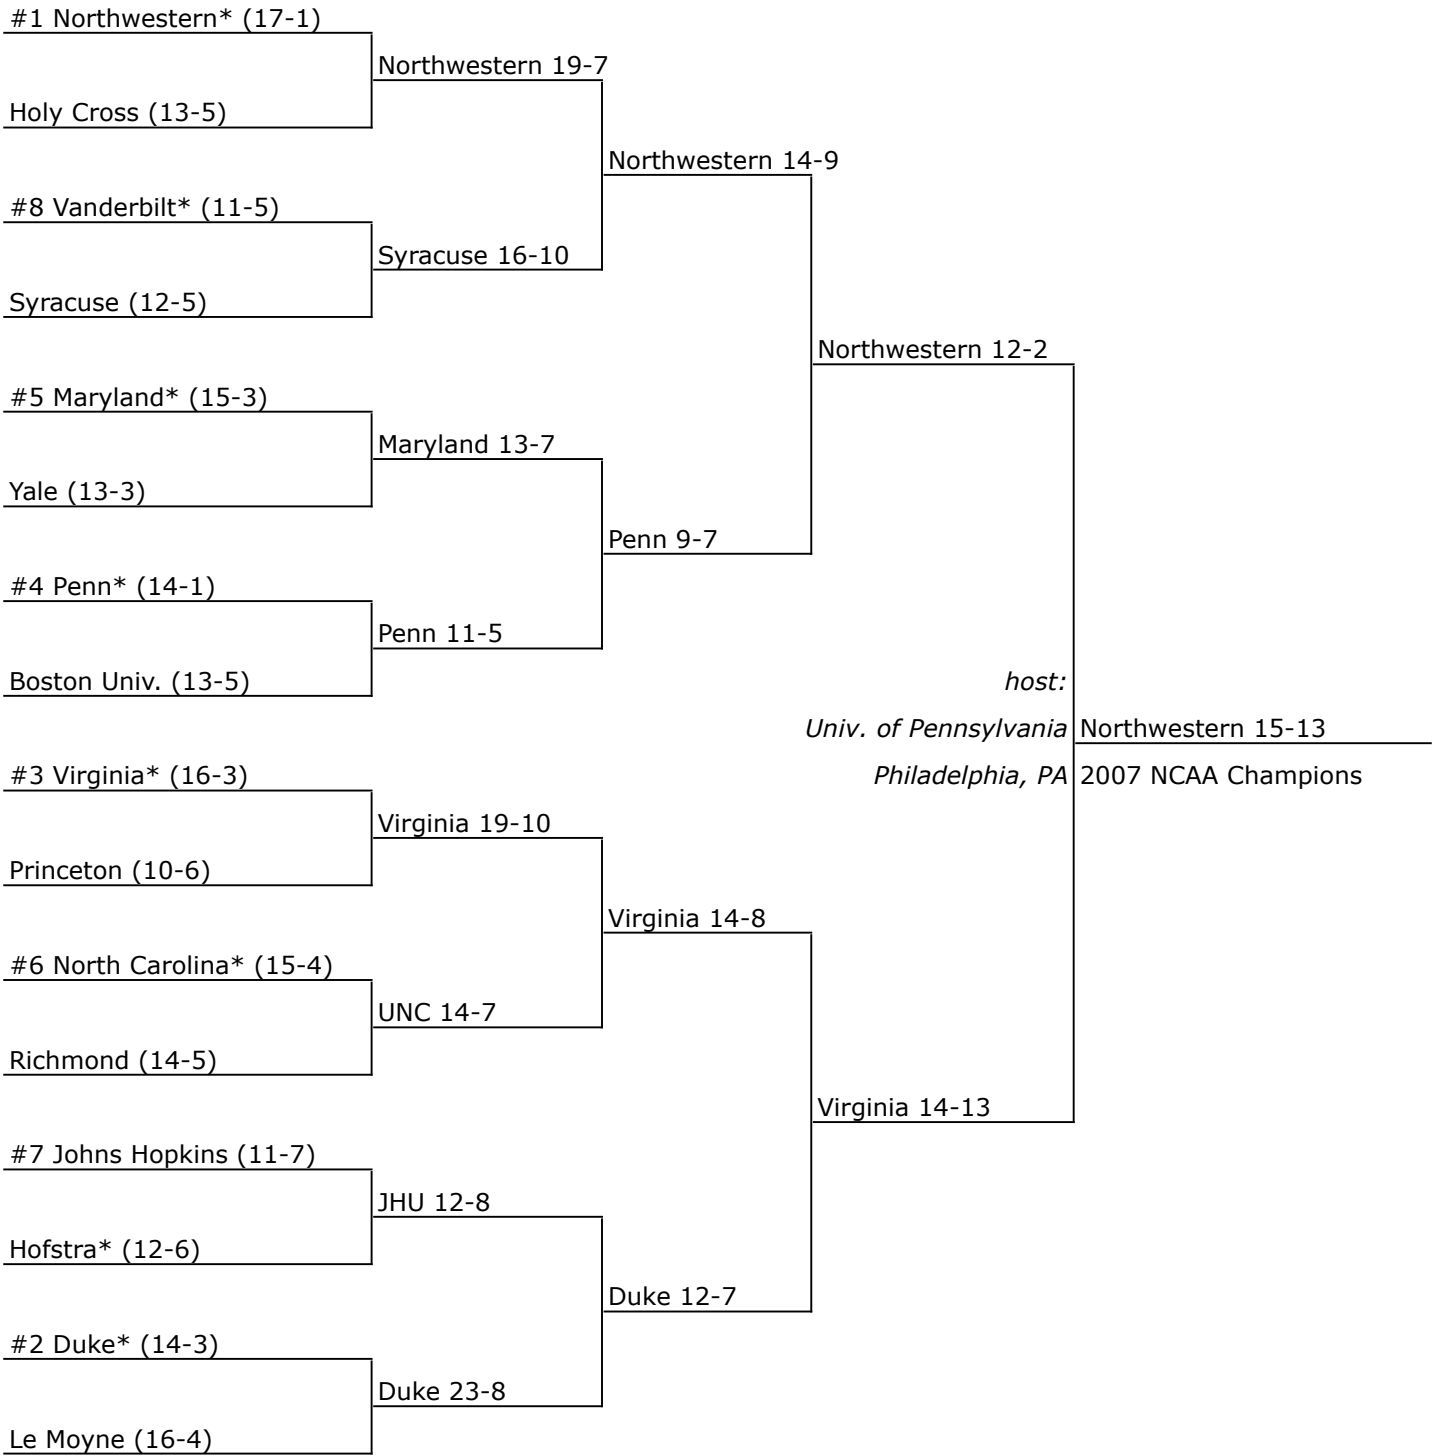

1st Maryland

2nd Virginia

3rd Princeton

3rd Loyola

1998

- 1st Maryland
- 2nd Virginia
- 3rd North Carolina
- 3rd Dartmouth

1999

- 1st Maryland
- 2nd Virginia
- 3rd Duke
- 3rd Penn State

2000

1st Maryland

2nd Virginia

3rd Duke

3rd Penn State

2001

2002

2003

2004

#1 Princeton (16-0)

2005

2006

2007

2008

2009

#1 Northwestern* (18-0)

Massachusetts (11-6)

Northwestern 23-6

#8 Princeton* (12-3)

Georgetown (13-4)

Princeton 15-9

Northwestern 16-9

#5 Duke* (13-5)

Virginia (11-6)