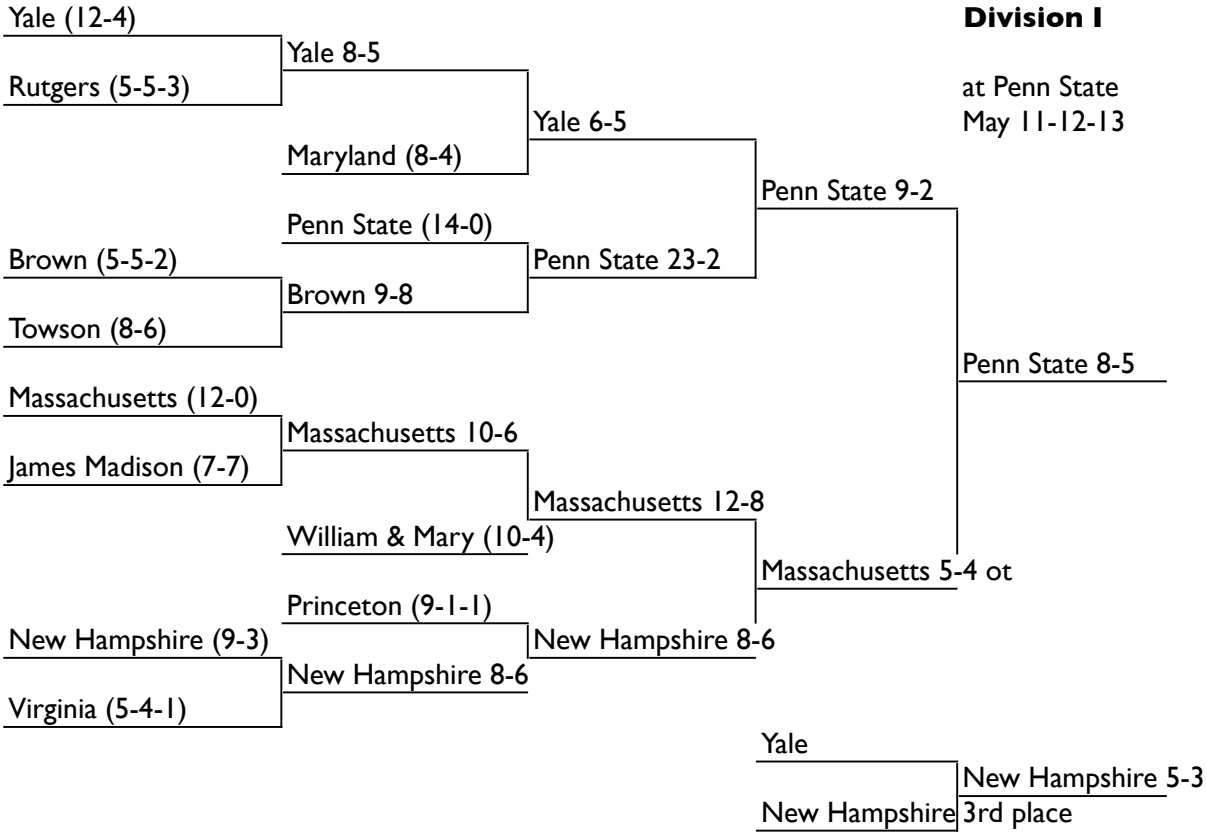

Tournament Brackets

1979 (AIAW)

Division I

at Penn State
May 11-12-13

CONSOLATION:

1980 (AIAW)

CONSOLATION:

1983

- 1st Delaware
- 2nd Temple
- 3rd Penn State
- 4th Massachusetts

1989

1st Penn State

2nd Harvard

3rd Temple

3rd Princeton

1992

1st Maryland

2nd Harvard

3rd Virginia

3rd Princeton

1993

1st Virginia

2nd Princeton

3rd Maryland

3rd Harvard

1994

1st Princeton

2nd Maryland

3rd Virginia

3rd Loyola

1995

- 1st Maryland
- 2nd Princeton
- 3rd Dartmouth
- 3rd Penn State

1996