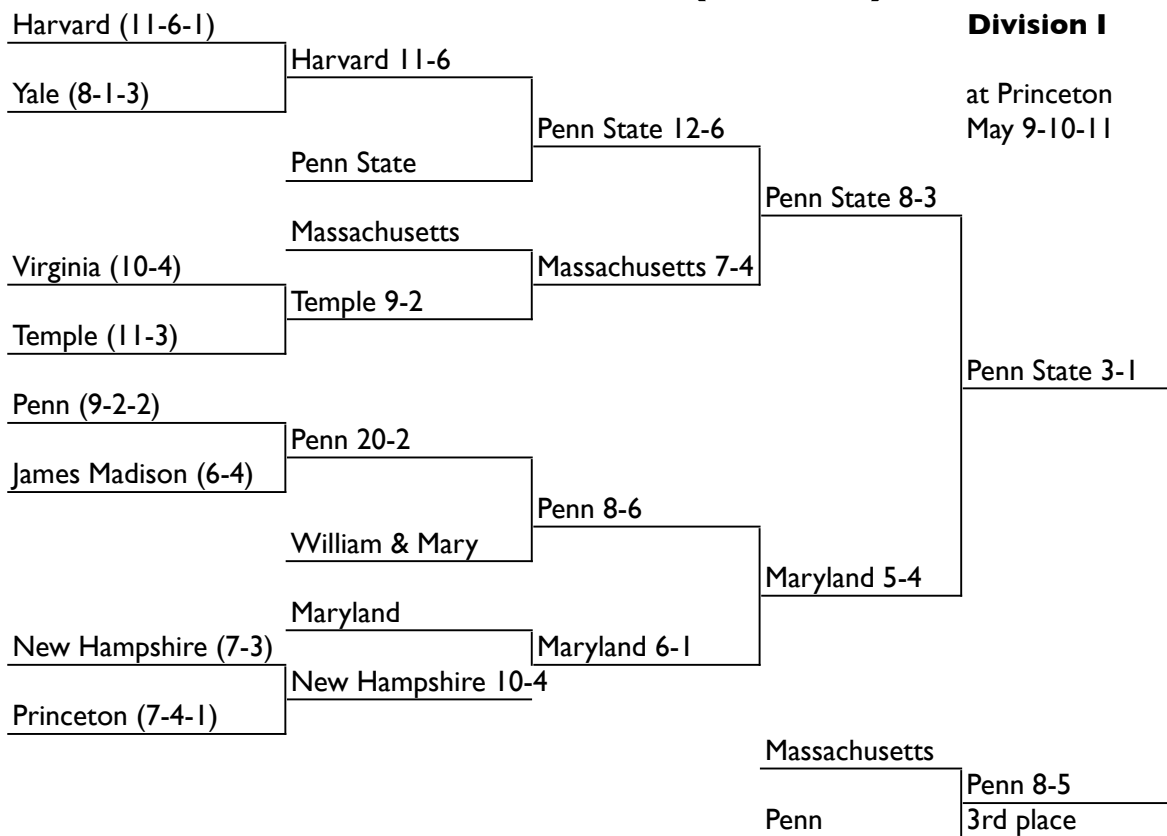

Tournament Brackets

1979 (AIAW)

Division I

at Penn State
May 11-12-13

CONSOLATION:

1980 (AIAW)

CONSOLATION:

1983

- 1st Delaware
- 2nd Temple
- 3rd Penn State
- 4th Massachusetts

1989

1st Penn State

2nd Harvard

3rd Temple

3rd Princeton

1992

1st Maryland

2nd Harvard

3rd Virginia

3rd Princeton

1993

1st Virginia

2nd Princeton

3rd Maryland

3rd Harvard

1994

1st Princeton

2nd Maryland

3rd Virginia

3rd Loyola

1995

- 1st Maryland
- 2nd Princeton
- 3rd Dartmouth
- 3rd Penn State

1996