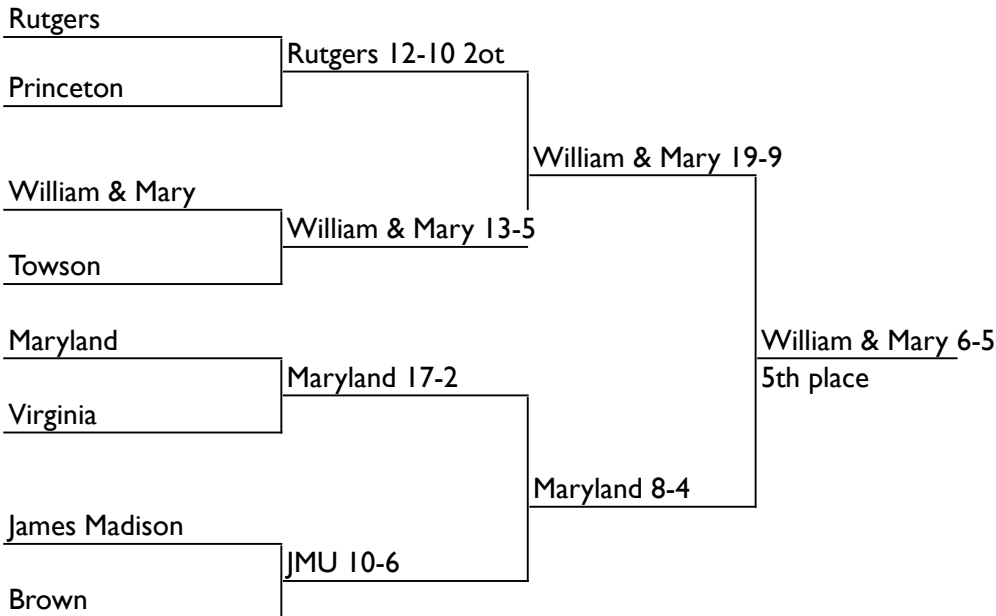

Tournament Brackets

1979 (AIAW)

Division I

at Penn State
May 11-12-13

CONSOLATION:

1980 (AIAW)

CONSOLATION:

1983

- 1st Delaware
- 2nd Temple
- 3rd Penn State
- 4th Massachusetts

1989

1st Penn State

2nd Harvard

3rd Temple

3rd Princeton

1992

1st Maryland

2nd Harvard

3rd Virginia

3rd Princeton

1993

1st Virginia

2nd Princeton

3rd Maryland

3rd Harvard

1994

1st Princeton

2nd Maryland

3rd Virginia

3rd Loyola

1995

- 1st Maryland
- 2nd Princeton
- 3rd Dartmouth
- 3rd Penn State

1996