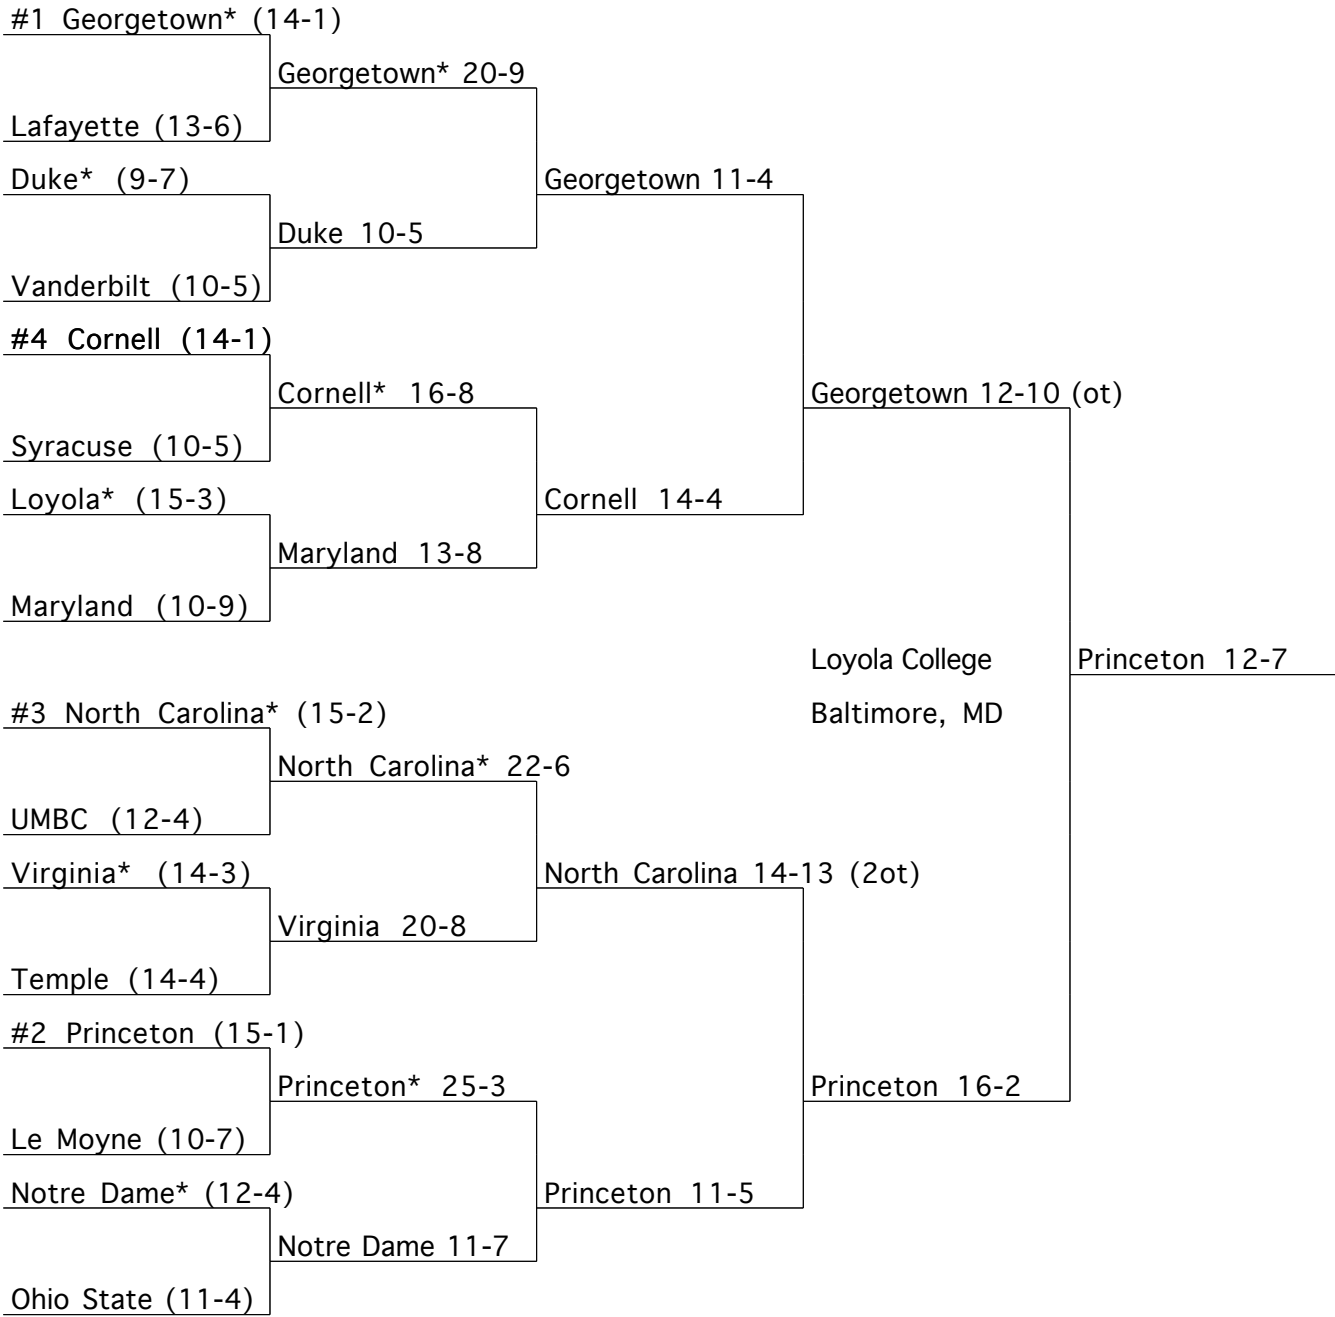

1994

1st Princeton

2nd Maryland

3rd Virginia

3rd Loyola

1995

- 1st Maryland
- 2nd Princeton
- 3rd Dartmouth
- 3rd Penn State

1996

1st Maryland

2nd Virginia

3rd Princeton

3rd Loyola

1998

- 1st Maryland
- 2nd Virginia
- 3rd North Carolina
- 3rd Dartmouth

1999

- 1st Maryland
- 2nd Virginia
- 3rd Duke
- 3rd Penn State

2000

1st Maryland

2nd Virginia

3rd Duke

3rd Penn State

2001

2002

2003

2004

#1 Princeton (16-0)

2005

2006

2007

2008

2009

#1 Northwestern* (18-0)