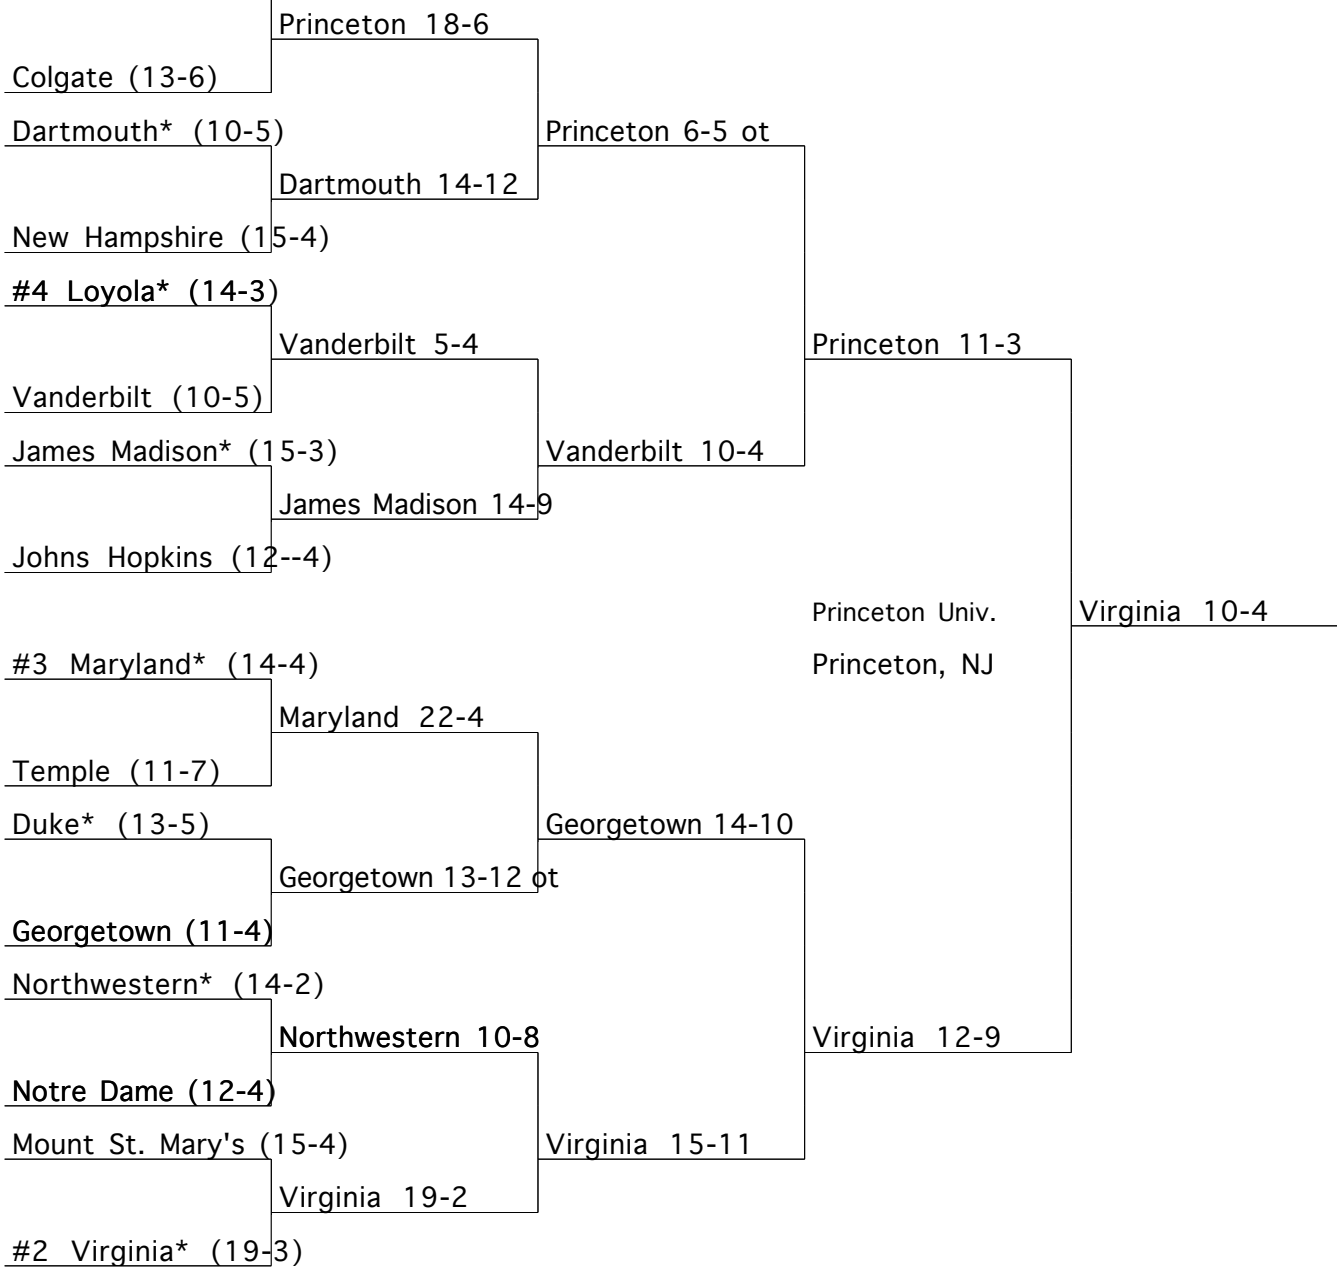

1994

1st Princeton

2nd Maryland

3rd Virginia

3rd Loyola

1995

- 1st Maryland
- 2nd Princeton
- 3rd Dartmouth
- 3rd Penn State

1996

1st Maryland

2nd Virginia

3rd Princeton

3rd Loyola

1998

- 1st Maryland
- 2nd Virginia
- 3rd North Carolina
- 3rd Dartmouth

1999

- 1st Maryland
- 2nd Virginia
- 3rd Duke
- 3rd Penn State

2000

1st Maryland

2nd Virginia

3rd Duke

3rd Penn State

2001

2002

2003

2004

#1 Princeton (16-0)

2005

2006

2007

2008

2009

#1 Northwestern* (18-0)