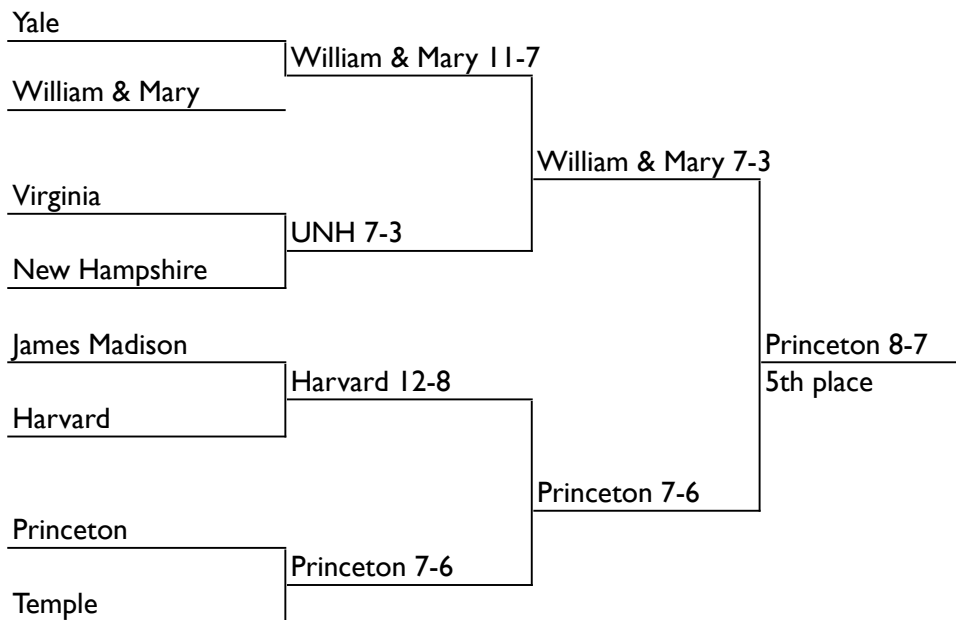

Tournament Brackets

1979 (AIAW)

Division I

at Penn State
May 11-12-13

CONSOLATION:

1980 (AIAW)

CONSOLATION:

1983

- 1st Delaware
- 2nd Temple
- 3rd Penn State
- 4th Massachusetts

1989

1st Penn State

2nd Harvard

3rd Temple

3rd Princeton

1992

1st Maryland

2nd Harvard

3rd Virginia

3rd Princeton

1993

1st Virginia

2nd Princeton

3rd Maryland

3rd Harvard

1994

1st Princeton

2nd Maryland

3rd Virginia

3rd Loyola

1995

- 1st Maryland
- 2nd Princeton
- 3rd Dartmouth
- 3rd Penn State

1996