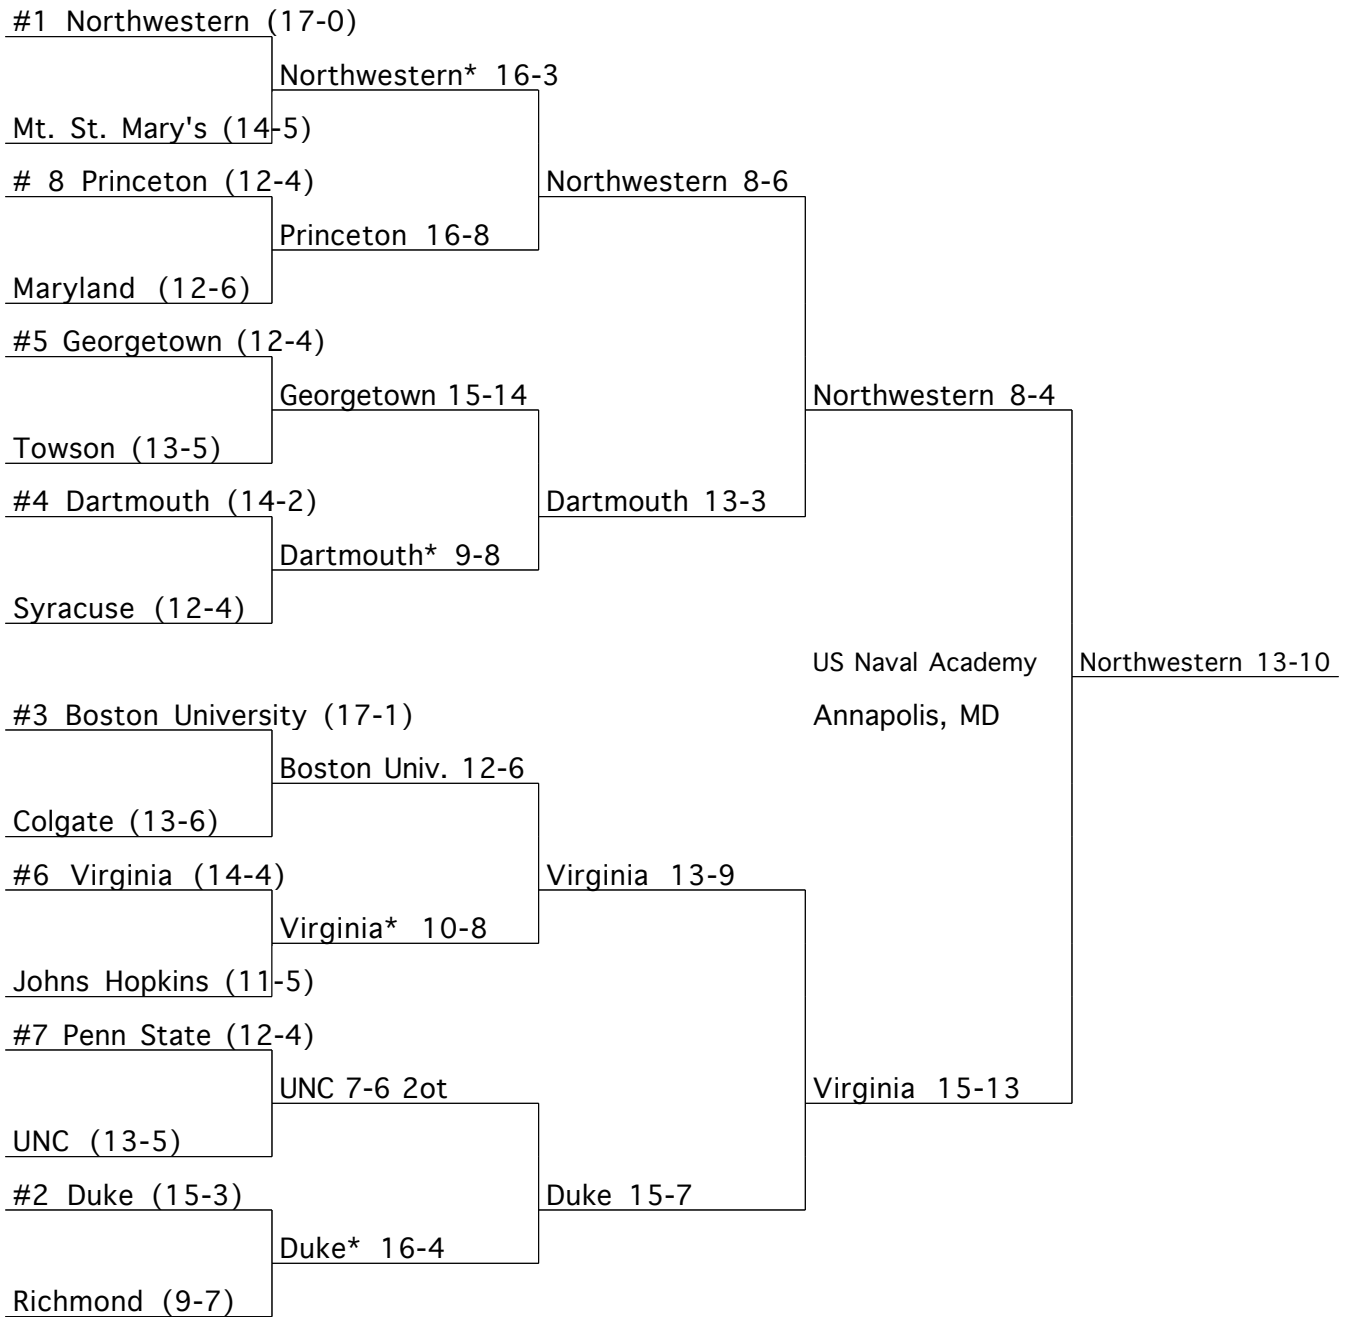

1994

1st Princeton

2nd Maryland

3rd Virginia

3rd Loyola

1995

- 1st Maryland
- 2nd Princeton
- 3rd Dartmouth
- 3rd Penn State

1996

1st Maryland

2nd Virginia

3rd Princeton

3rd Loyola

1998

- 1st Maryland
- 2nd Virginia
- 3rd North Carolina
- 3rd Dartmouth

1999

- 1st Maryland
- 2nd Virginia
- 3rd Duke
- 3rd Penn State

2000

1st Maryland

2nd Virginia

3rd Duke

3rd Penn State

2001

2002

2003

2004

#1 Princeton (16-0)

2005

2006

2007

2008

2009

#1 Northwestern* (18-0)