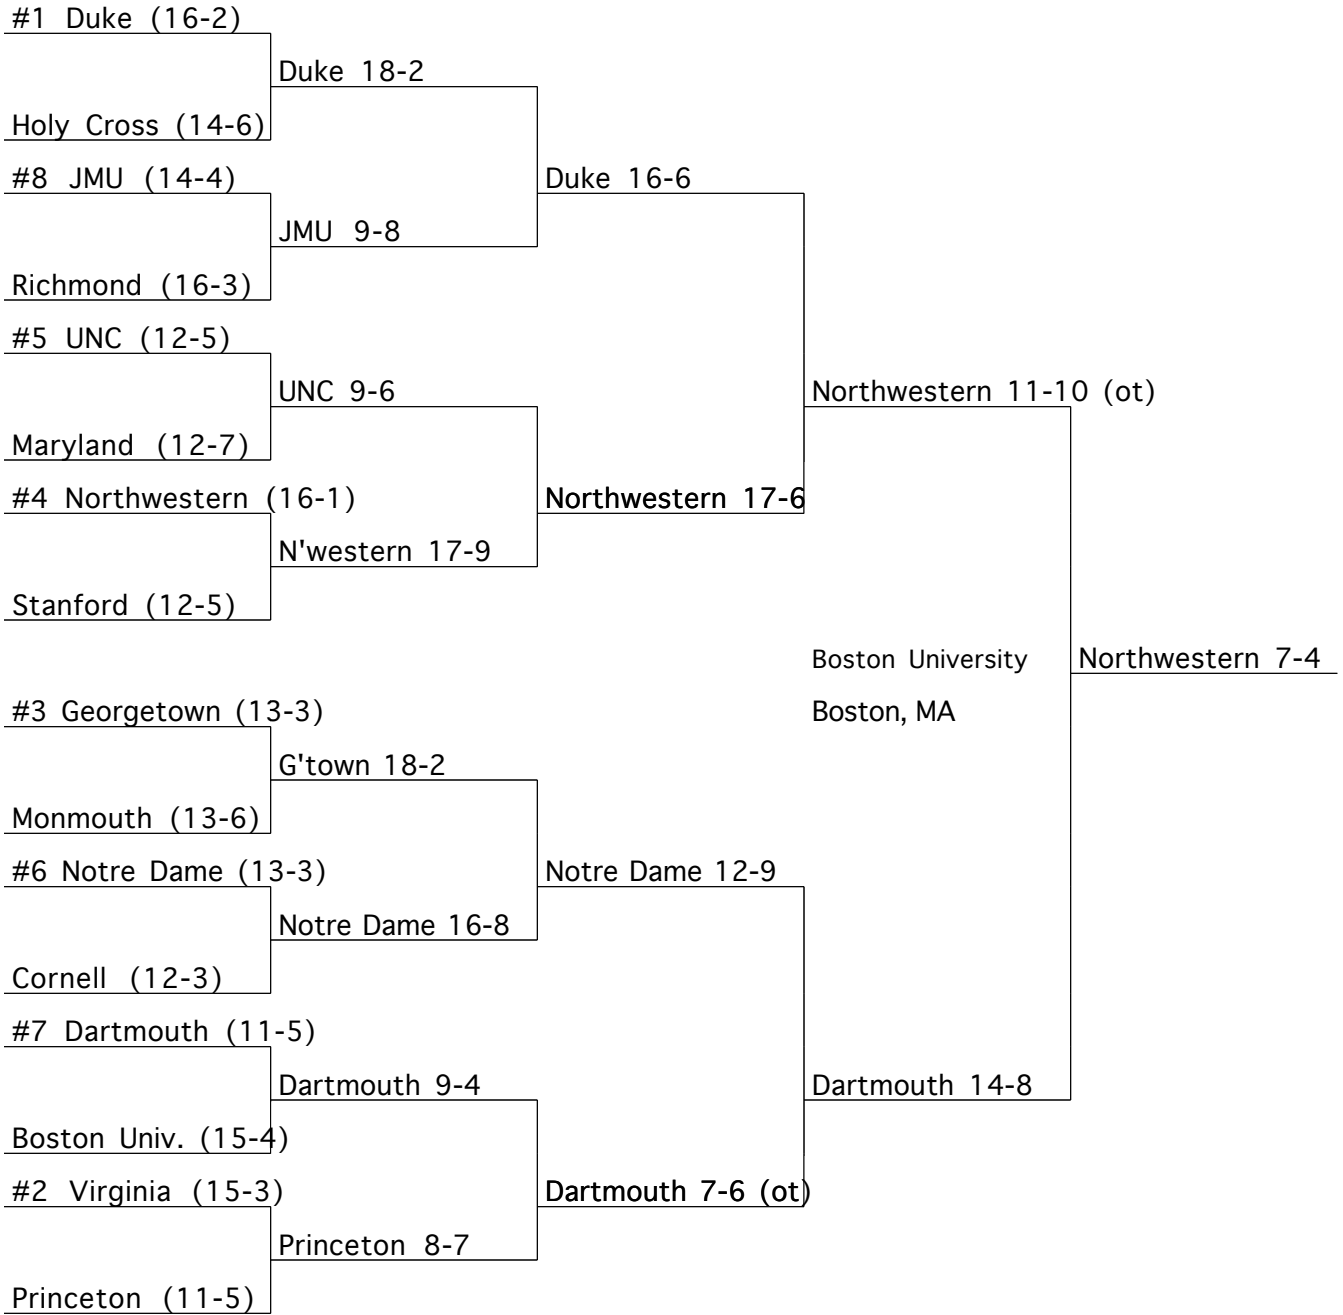

1st Maryland

2nd Virginia

3rd Princeton

3rd Loyola

1998

- 1st Maryland
- 2nd Virginia
- 3rd North Carolina
- 3rd Dartmouth

1999

- 1st Maryland
- 2nd Virginia
- 3rd Duke
- 3rd Penn State

2000

1st Maryland

2nd Virginia

3rd Duke

3rd Penn State

2001

2002

2003

2004

#1 Princeton (16-0)

2005

2006

2007

2008

2009

#1 Northwestern* (18-0)

Massachusetts (11-6)

Northwestern 23-6

#8 Princeton* (12-3)

Georgetown (13-4)

Princeton 15-9

Northwestern 16-9

#5 Duke* (13-5)

Virginia (11-6)