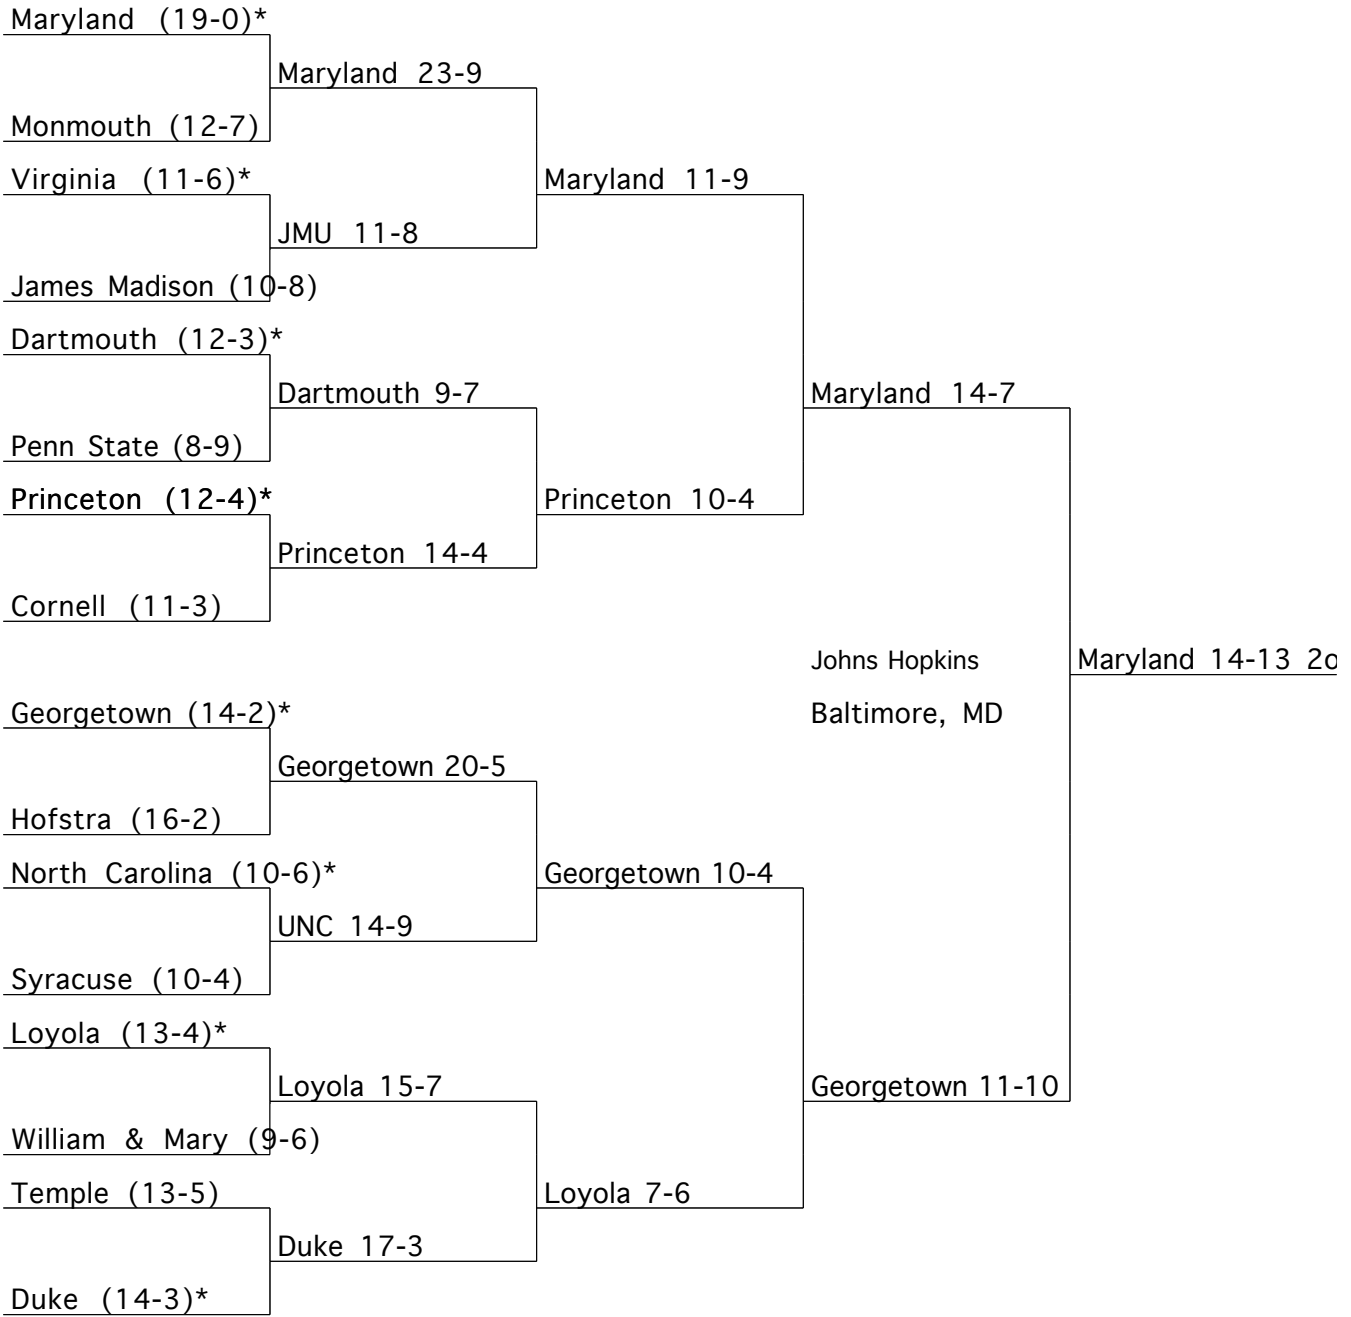

1994

1st Princeton

2nd Maryland

3rd Virginia

3rd Loyola

1995

- 1st Maryland
- 2nd Princeton
- 3rd Dartmouth
- 3rd Penn State

1996

1st Maryland

2nd Virginia

3rd Princeton

3rd Loyola

1998

- 1st Maryland
- 2nd Virginia
- 3rd North Carolina
- 3rd Dartmouth

1999

- 1st Maryland
- 2nd Virginia
- 3rd Duke
- 3rd Penn State

2000

1st Maryland

2nd Virginia

3rd Duke

3rd Penn State

2001

2002

2003

2004

#1 Princeton (16-0)

2005

2006

2007

2008

2009

#1 Northwestern* (18-0)