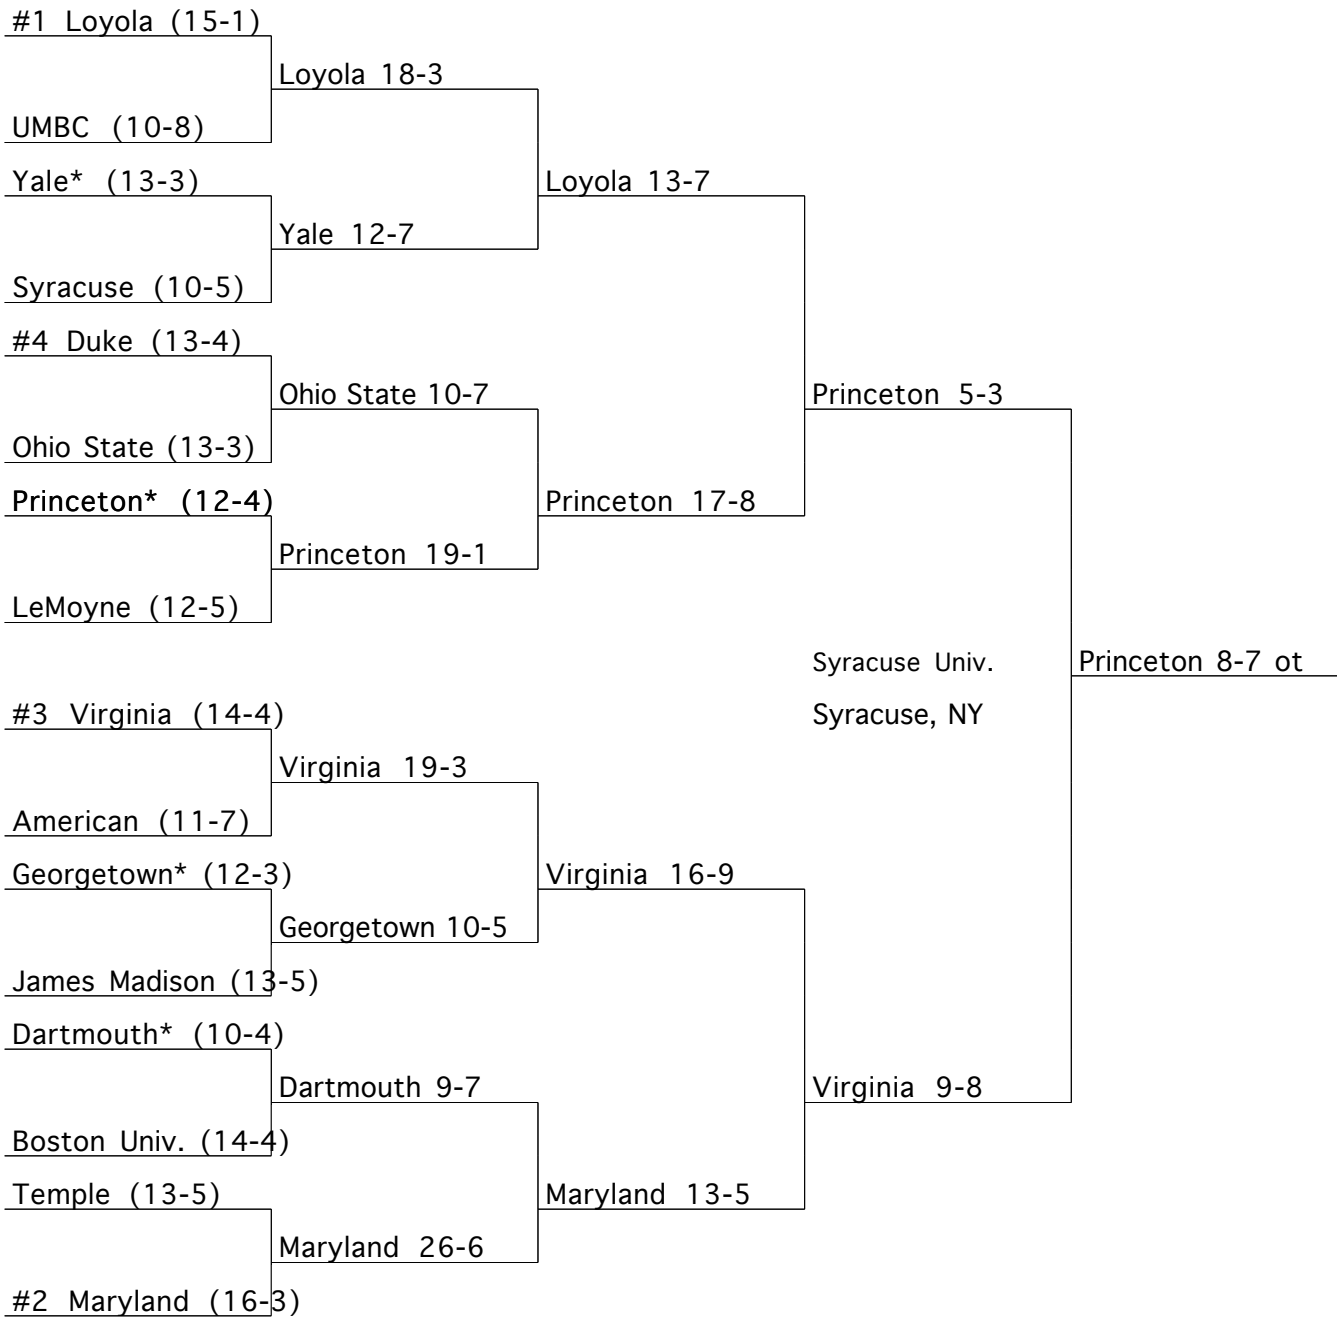

1994

1st Princeton

2nd Maryland

3rd Virginia

3rd Loyola

1995

- 1st Maryland
- 2nd Princeton
- 3rd Dartmouth
- 3rd Penn State

1996

1st Maryland

2nd Virginia

3rd Princeton

3rd Loyola

1998

- 1st Maryland
- 2nd Virginia
- 3rd North Carolina
- 3rd Dartmouth

1999

- 1st Maryland
- 2nd Virginia
- 3rd Duke
- 3rd Penn State

2000

1st Maryland

2nd Virginia

3rd Duke

3rd Penn State

2001

2002

2003

2004

#1 Princeton (16-0)

2005

2006

2007

2008

2009

#1 Northwestern* (18-0)