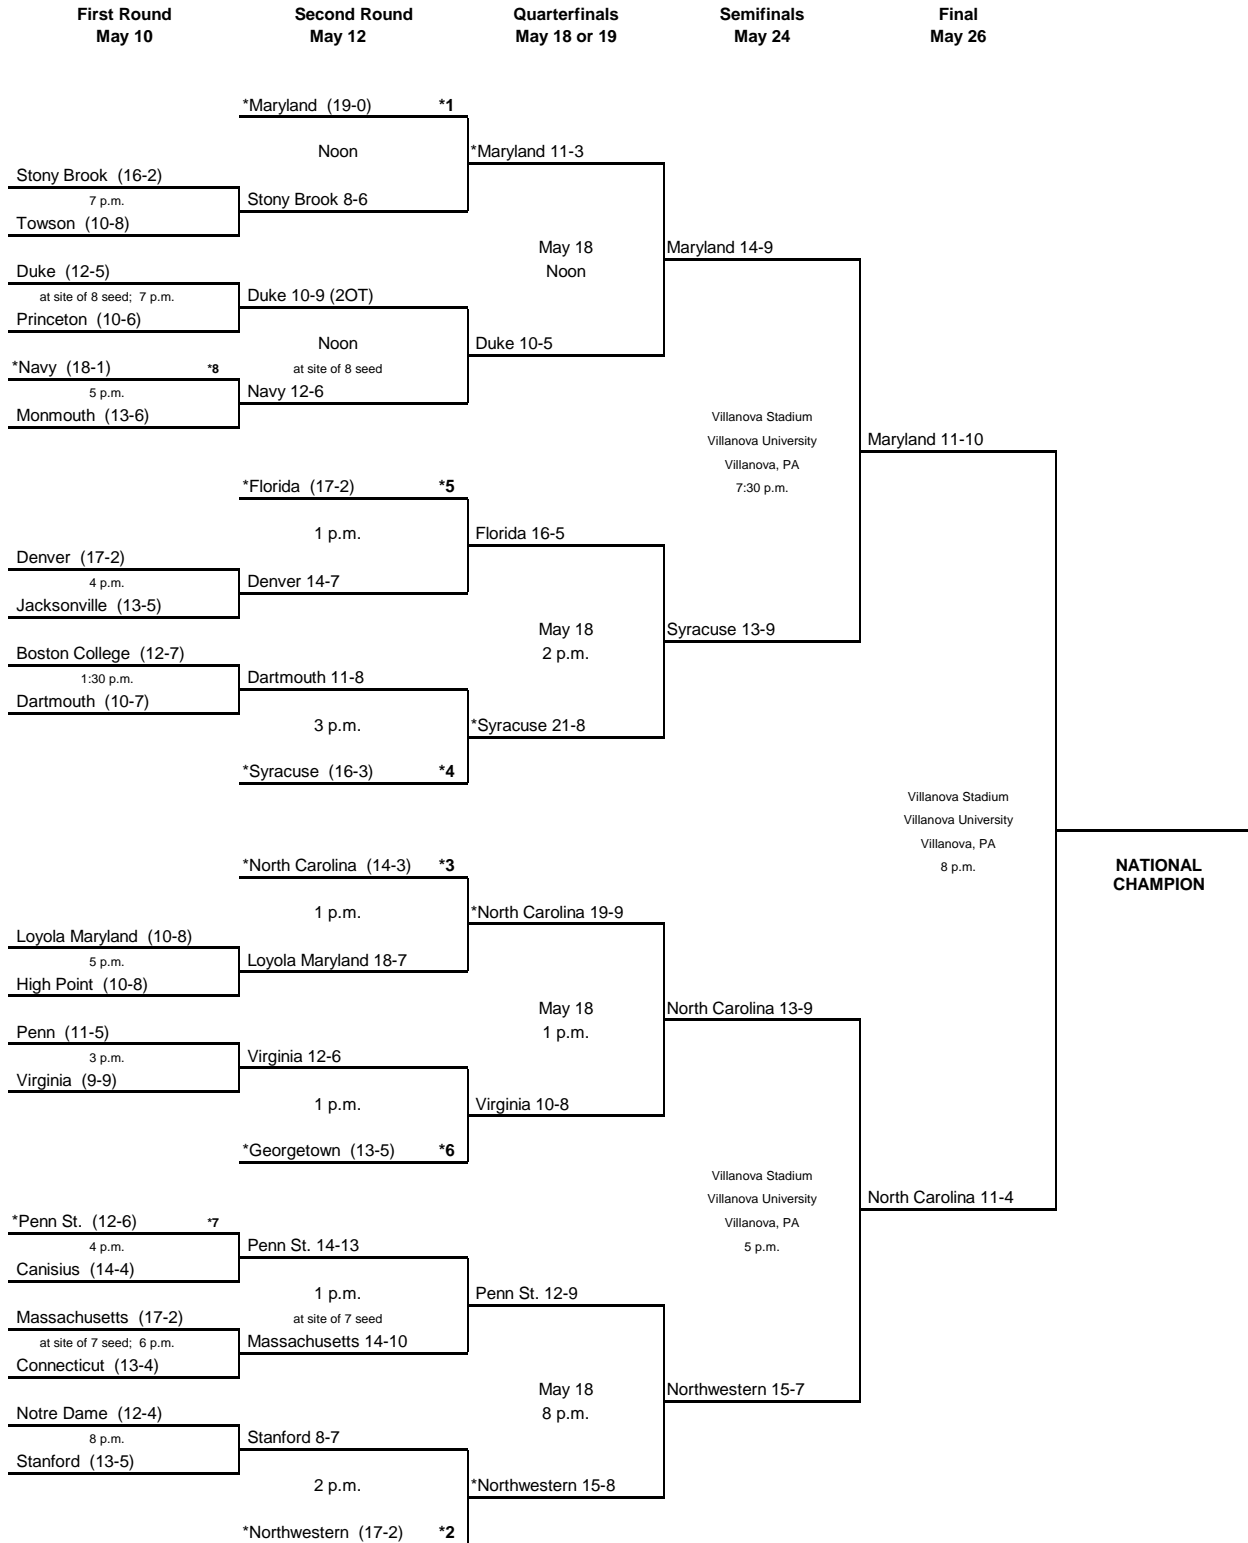

1994

1st Princeton

2nd Maryland

3rd Virginia

3rd Loyola

1995

- 1st Maryland
- 2nd Princeton
- 3rd Dartmouth
- 3rd Penn State

1996

UNC 15-4

#6 Notre Dame* (14-4)

Vanderbilt (10-5)

Notre Dame 19-13

UNC 16-10

#7 Syracuse* (12-4)

Boston University (15-2)

Syracuse 20-10

Northwestern 21-7

2009 NCAA Champions

2011

2012

2013 NCAA Division I Women's LACROSSE CHAMPIONSHIP

*denotes host

First- and second-round games held at the same site (three teams at the host sites of the top 6 seeds and four teams at the host sites of seeds 7 and 8; games played Friday and Sunday).